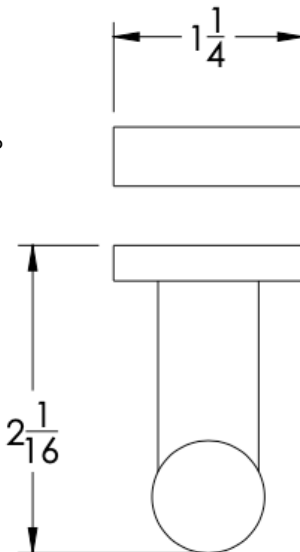

No Rosette	Medium Rosette (Dia 1 1/4")	Large Rosette (Dia 1 1/2")
MST-KNS-NR	MST-KNS-MR	MST-KNS-LR

FRONT

SIDE

TOP

No Rosette Medium Rosette Large Rosette
(Dia 1 1/4") (Dia 1 1/2")

Installation Notes: Center to center hole drilling dimension are same as mentioned in column. Diameter of glass hole for installation is 1/2".

Standard hardware supplied can accommodate glass thicknesses 1/4" to 1/2". Please contact us for custom hardware in case glass thickness exceeds 1/2".

Dimensions in inches

NOTE: Dimensions subject to change without notice.