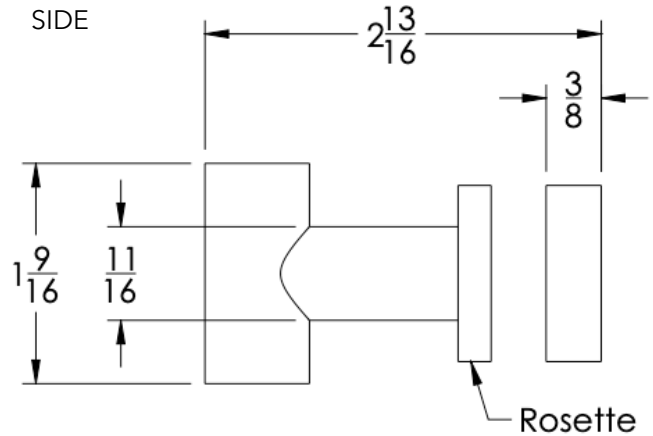

neelnox

LET
THERE
BE **DESIGN.**

FEATURES

- Premium 304 Grade Stainless Steel
- Solid Mount Construction
- Concealed Installation Hardware
- Solid End Cap provided for side opposite to the door for a seamless look

Single Knob shown
with a Medium Rosette

No Rosette Medium Rosette Large Rosette
(Dia 1 1/4") (Dia 1 1/2")

COLLECTION MASTERPIECE

SINGLE KNOB

Model	Product	Finishes Available
MST-KNS <u>XX-XX</u>	Single Knob	Multiple finishes available. Over 23 finishes to choose from.

No Rosette	Medium Rosette (Dia 1 1/4")	Large Rosette (Dia 1 1/2")
MST-KNS-NR	MST-KNS-MR	MST-KNS-LR

FRONT

SIDE

TOP

No Rosette Medium Rosette Large Rosette
(Dia 1 1/4") (Dia 1 1/2")

Installation Notes: Center to center hole drilling dimension are same as mentioned in column. Diameter of glass hole for installation is 1/2".