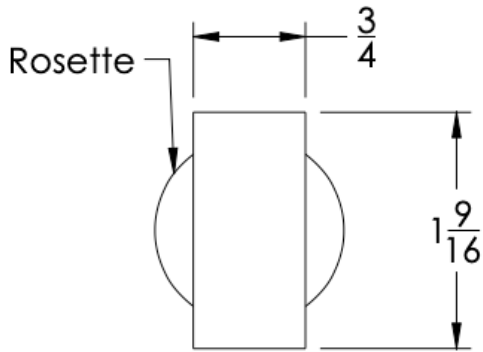

neelnox

LET
THERE
BE **DESIGN.**

FEATURES

- Premium 304 Grade Stainless Steel
- Solid Mount Construction
- Concealed Installation Hardware
- Solid End Cap provided for side opposite to the door for a seamless look

Single Knob shown
with a Medium Rosette

No Rosette Medium Rosette Large Rosette
(Dia 1 1/4") (Dia 1 1/2")

COLLECTION MASTERPIECE

SINGLE KNOB

Model	Product	Finishes Available
MST-KNS <u>XX-XX</u>	Single Knob	Multiple finishes available. Over 23 finishes to choose from.

No Rosette	Medium Rosette (Dia 1 1/4")	Large Rosette (Dia 1 1/2")
MST-KNS-NR	MST-KNS-MR	MST-KNS-LR

FRONT

SIDE

TOP

No Rosette Medium Rosette Large Rosette
(Dia 1 1/4") (Dia 1 1/2")

Installation Notes: Center to center hole drilling dimension are same as mentioned in column. Diameter of glass hole for installation is 1/2".